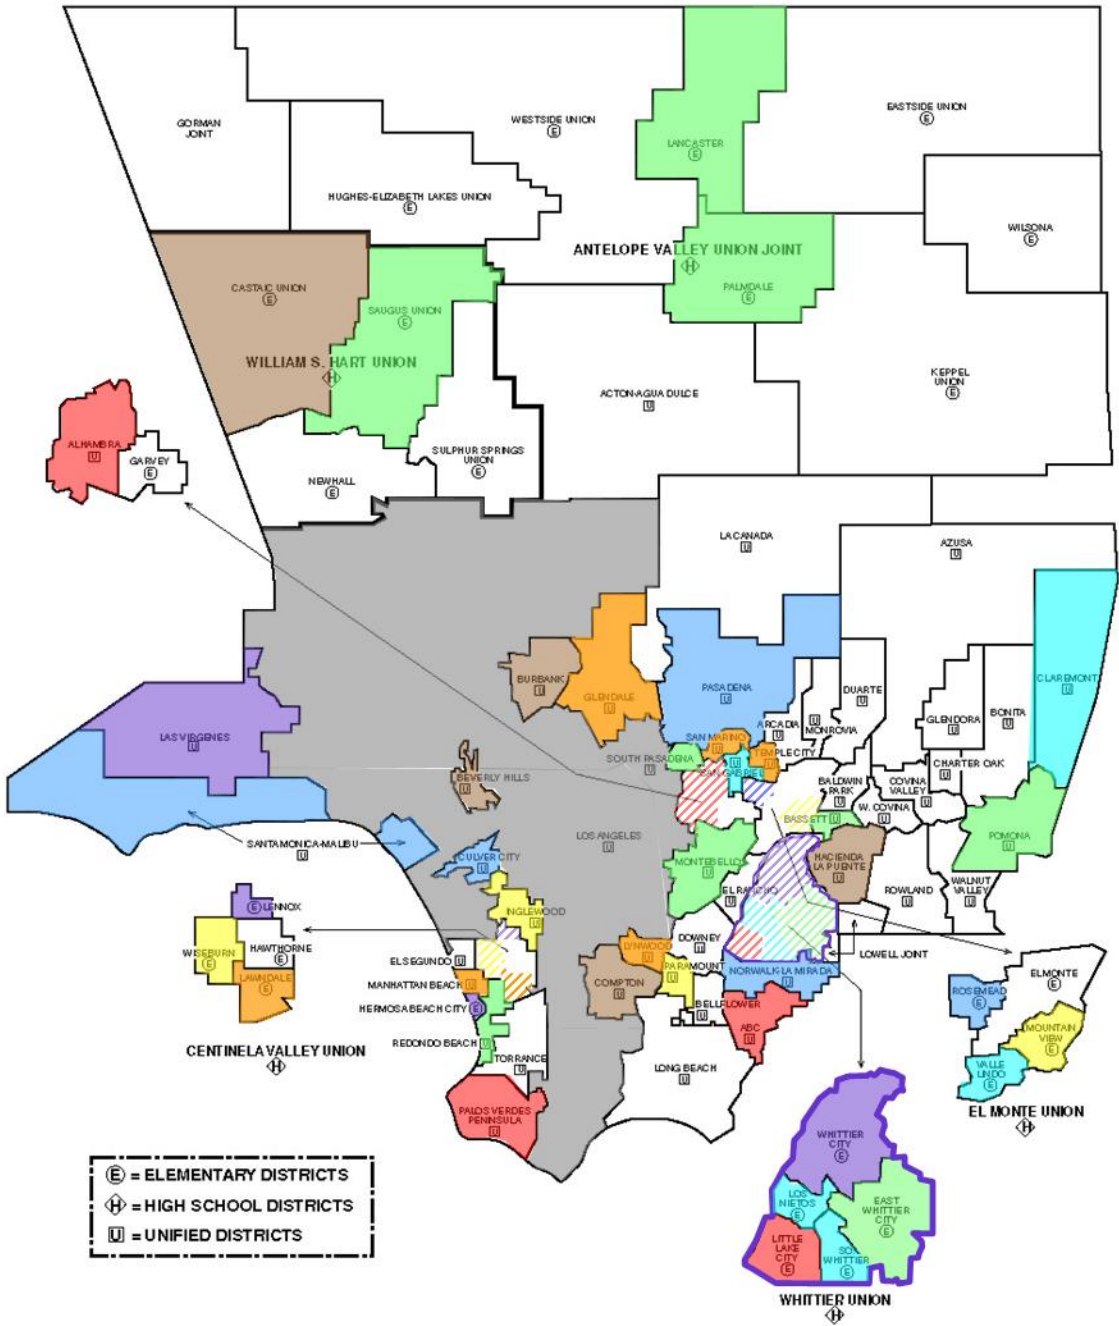

ELEMENTARY, HIGH SCHOOL AND UNIFIED DISTRICTS LOS ANGELES COUNTY

ARTS FOR ALL SCHOOL DISTRICTS 2003-11

- 2003-04
- 2007-08
- 2004-05
- 2008-09
- 2005-06
- 2009-10
- 2006-07
- 2010-11

- | | | |
|----------------------------|--------------------------------|-----------------------------|
| 1. ABC USD | 15. LACOE | 29. Paramount USD |
| 2. Alhambra USD | 16. Lancaster ESD | 30. Pasadena USD |
| 3. Bassett USD | 17. Las Virgenes USD | 31. Pomona USD |
| 4. Beverly Hills USD | 18. Lawndale ESD | 32. Redondo Beach USD |
| 5. Burbank USD | 19. Los Nietos ESD | 33. Rosemead ESD |
| 6. Castaic Union ESD | 20. Lennox ESD | 34. San Gabriel SD |
| 7. Claremont USD | 21. Little Lake City ESD | 35. San Marino USD |
| 8. Compton USD | 22. Lynwood USD | 36. Santa Monica-Malibu USD |
| 9. Culver City USD | 23. Manhattan Beach USD | 37. Saugus Union ESD |
| 10. East Whittier City ESD | 24. Montebello USD | 38. South Pasadena USD |
| 11. Glendale USD | 25. Mountain View ESD | 39. South Whittier ESD |
| 12. Hacienda La Puente USD | 26. Norwalk La Mirada USD | 40. Temple City USD |
| 13. Hermosa Beach City ESD | 27. Palmdale ESD | 41. Whittier City ESD |
| 14. Inglewood USD | 28. Palos Verdes Peninsula USD | 42. Whittier Union HSD |
| | | 43. Wiseburn ESD |
| | | 44. Valle Lindo ESD |

■ Sister Initiative : LAUSD in 9th year of 10 year plan