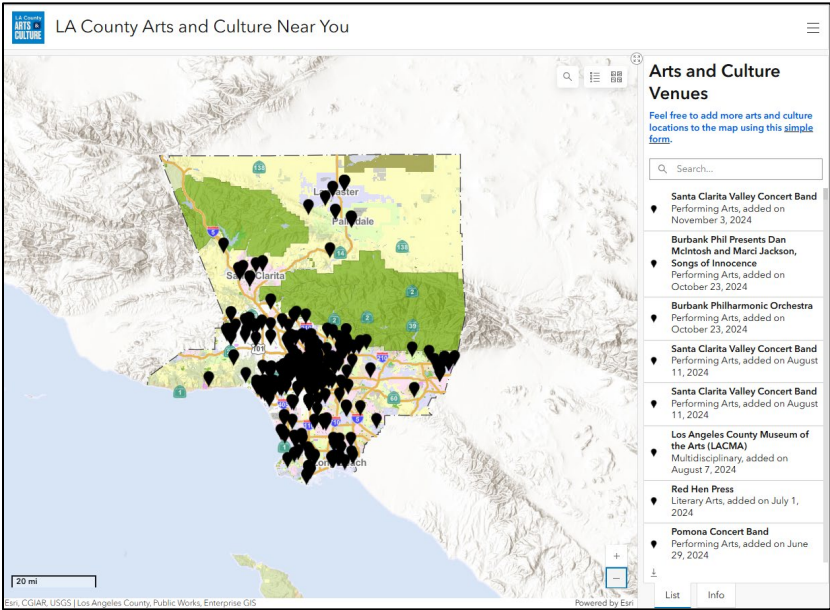

Details

-  **Map**
Web Map
-  **September 30, 2024**
Date Updated
-  **September 27, 2024**
Published Date
-  **Public**
Anyone can see this content
-  **No License Provided**
Request permission to use

Did you know that the **LA County Department of Arts and Culture** manages the county's Civic Art Collection? This collection features more than 600 contemporary permanent artworks you can find at county-owned properties such as libraries, fire stations, parks, and county department headquarters across the region.

Scan this QR code to learn more about the county collection and other Civic Art initiatives.

ARTS AND CULTURE NEAR YOU

Our **Arts and Culture Near You** map features user identified arts organizations and arts experiences across the county. This map is populated by the community!

Scan the QR code below to access the map and form to enter arts and culture events, organizations, or artworks in your community.